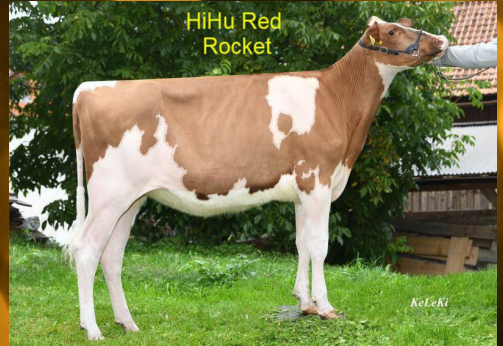

Schwester der Mutter/maternal sister of the dam
Awesome Red Rocket

APPLE RED

MOX SID ROCKY EX 93
2/2: 14.345-3.99-3.07-440

LOT. NR. 54

INFORMATION:

dam top 10 at Swiss Expo Genf
She is black, she is silky and ready for the next show.